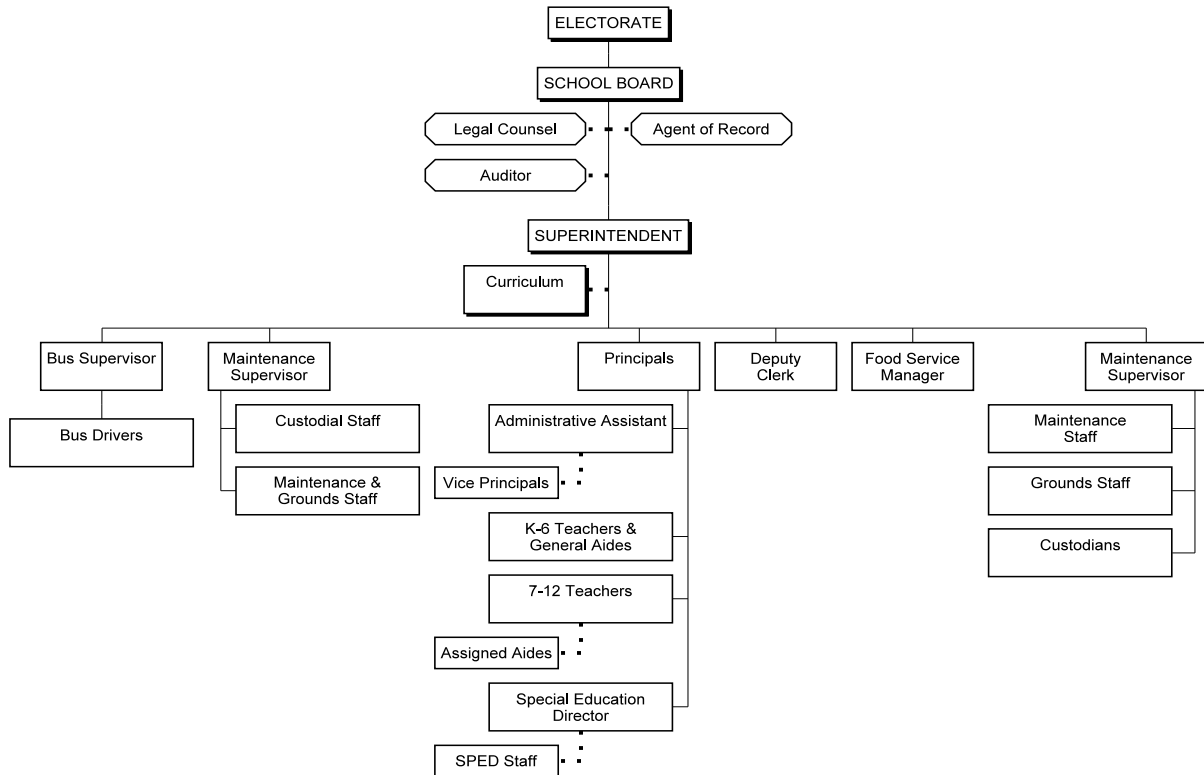

Corbett School District 39

Code: CCA
 Adopted: 7/18/90
 Readopted: 10/16/97, 9/19/07
 Orig. Code(s): CCA

Organizational Chart

Classified personnel may be assigned to the following areas by decision of the superintendent and/or building principals.

One School, K-12, under the supervision of one principal.

Primary Wing	Grades K-2	Beginning Fall 2008
Intermediate Wing	Grades 3-5	Beginning Fall 2008
Middle Level	Grades 6-8	Beginning Fall 2008
Upper Level	Grades 9-12	Beginning Fall 2008