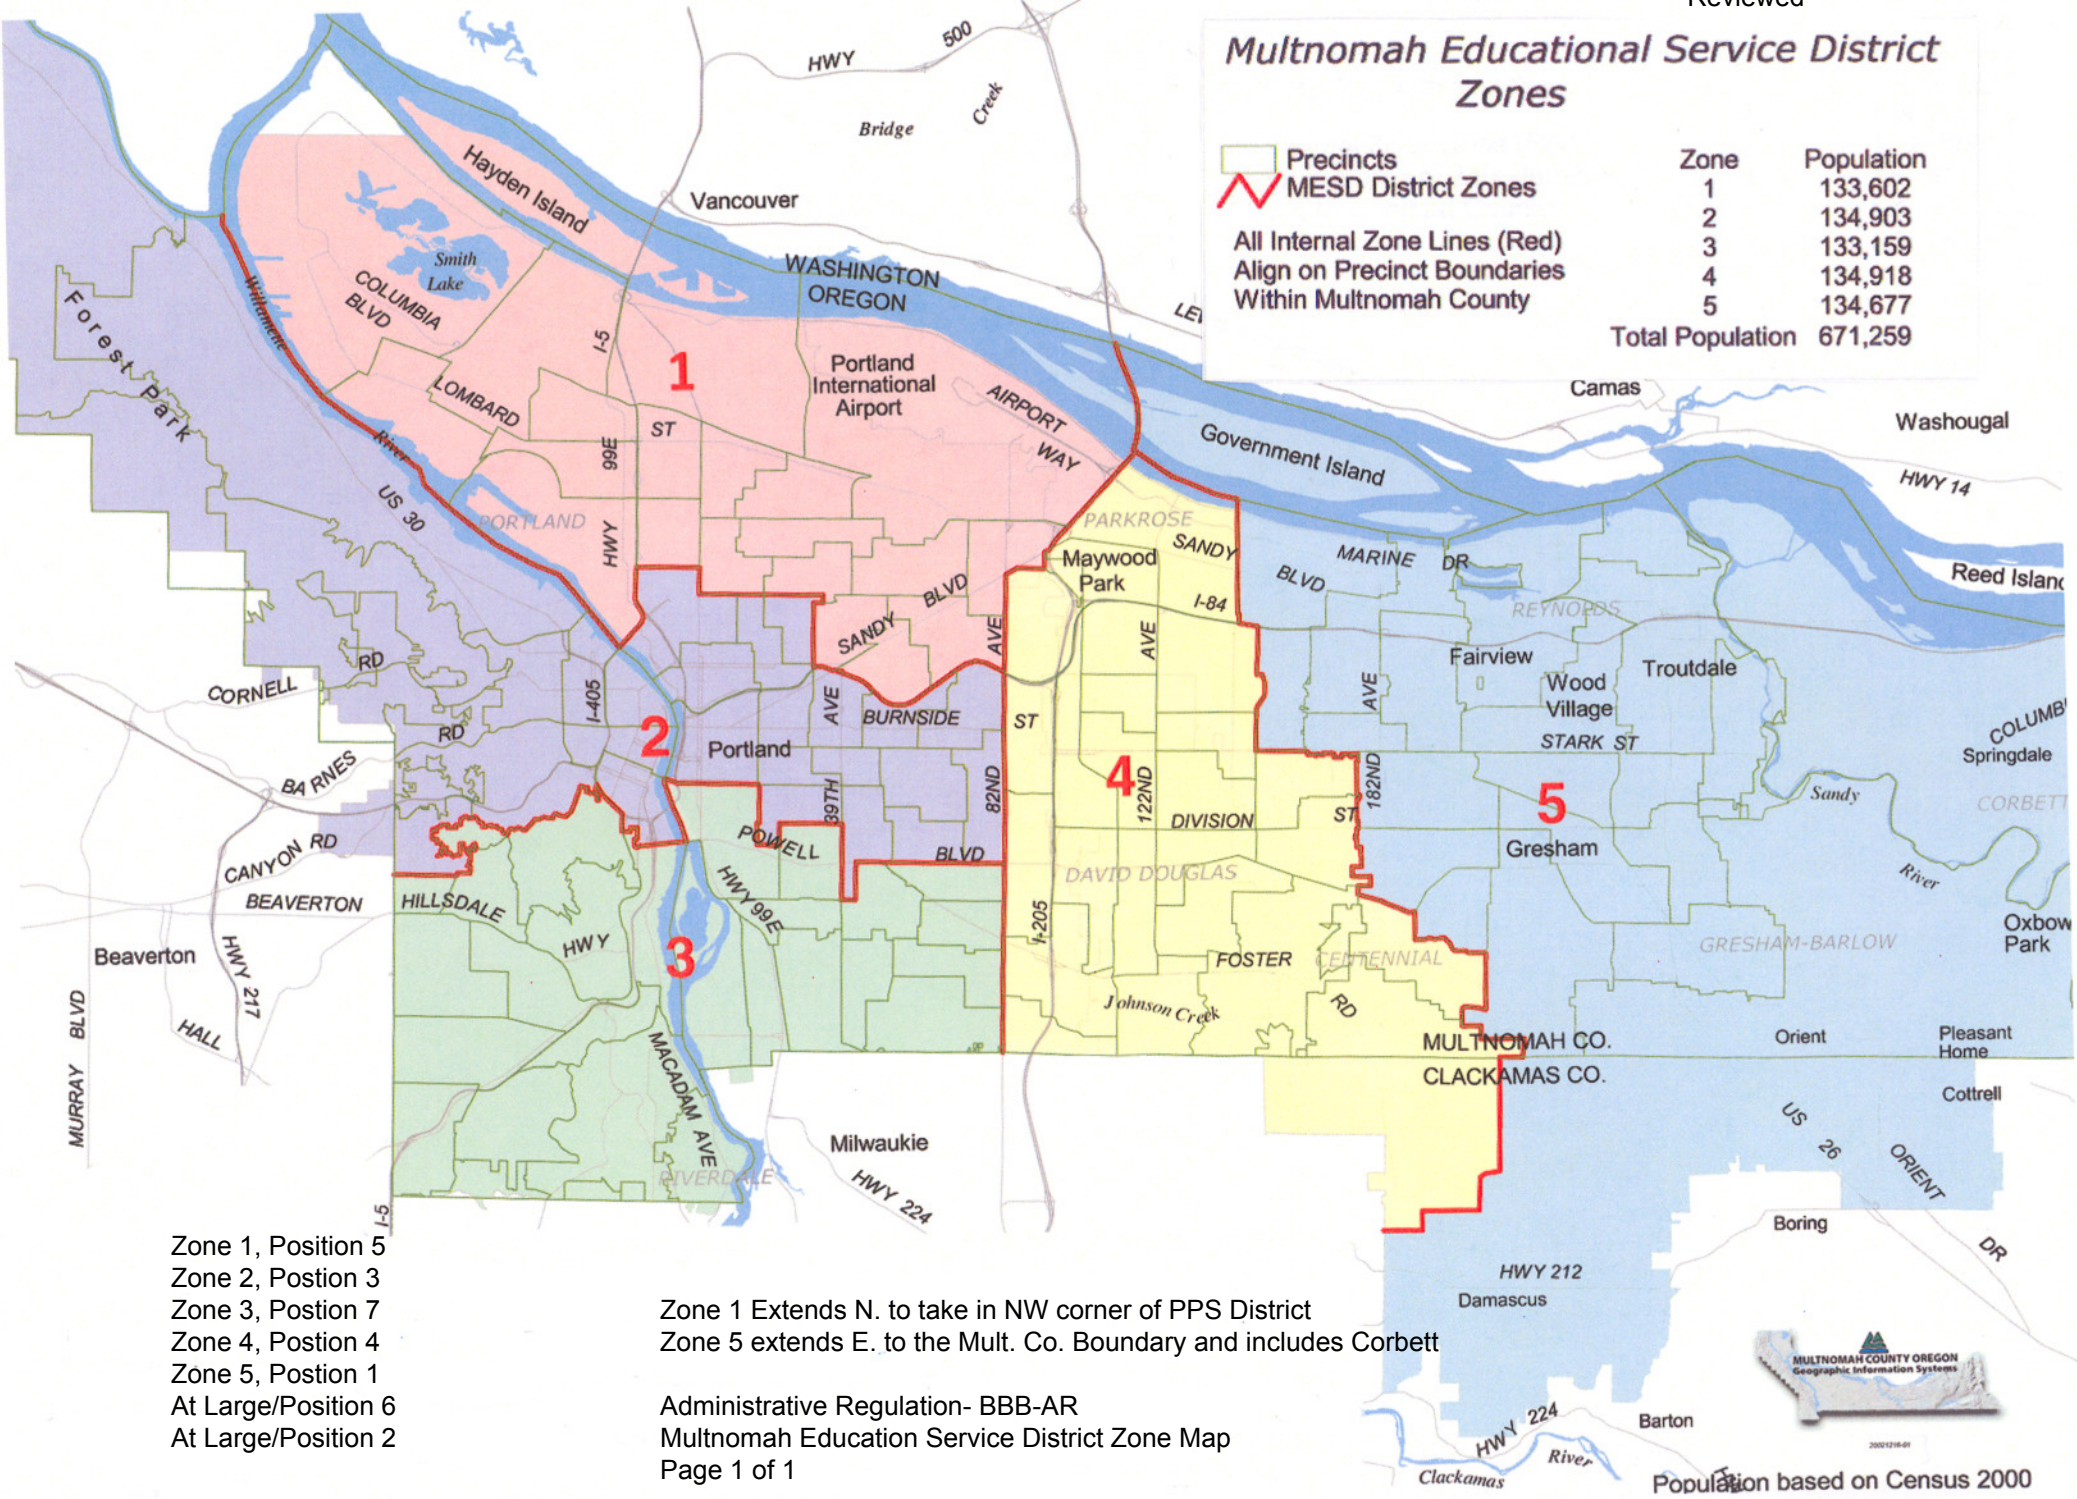

Multnomah Educational Service District Zones

Precincts	MESD District Zones	Zone	Population
		1	133,602
		2	134,903
		3	133,159
		4	134,918
		5	134,677
		Total Population	671,259

All Internal Zone Lines (Red)
 Align on Precinct Boundaries
 Within Multnomah County

Zone 1, Position 5
 Zone 2, Position 3
 Zone 3, Position 7
 Zone 4, Position 4
 Zone 5, Position 1
 At Large/Position 6
 At Large/Position 2

Zone 1 Extends N. to take in NW corner of PPS District
 Zone 5 extends E. to the Mult. Co. Boundary and includes Corbett