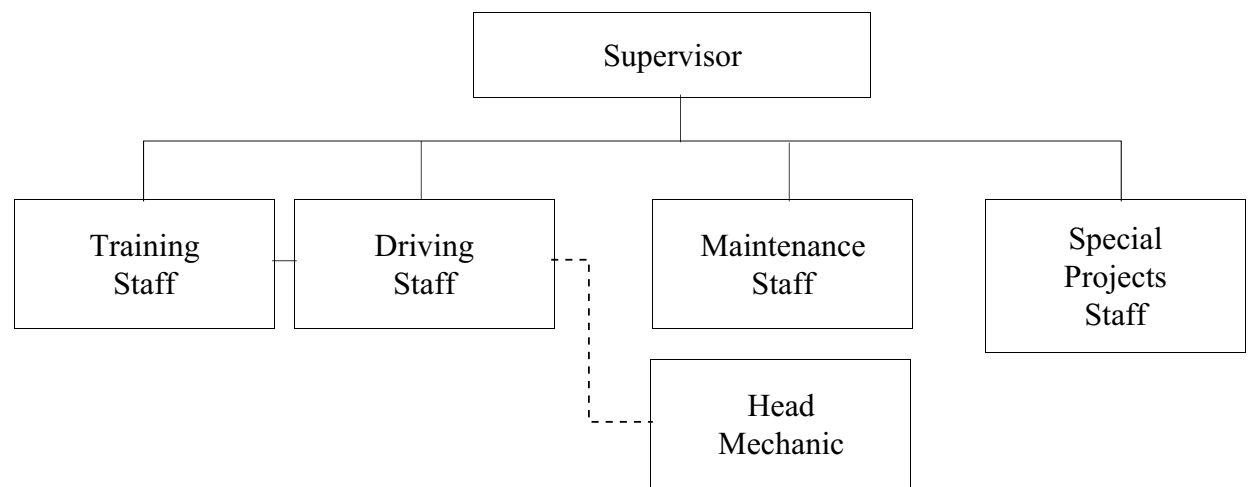

Rainier School District 13

Code: **EE-AR(1)**
 Revised/Reviewed: Unknown

Department Organizational Chart

Department organization, to be determined by the supervisor, must facilitate efficiency of operation and provide for effective lines of communication between personnel.

—————> Lines of authority and reporting
 - - - - -> Lines of informational flow

Department/District Relationship

—————> Lines of authority and reporting