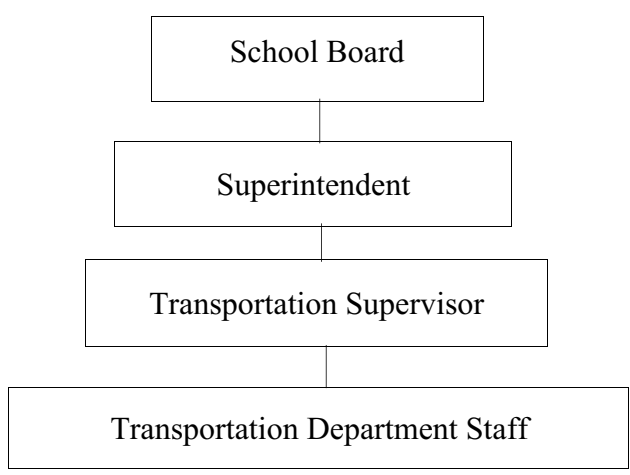

Rainier School District 13

Code: **EE-AR(1)**
 Revised/Reviewed: Unknown

Department Organizational Chart

Department organization, to be determined by the supervisor, must facilitate efficiency of operation and provide for effective lines of communication between personnel.

—————> Lines of authority and reporting
 - - - - -> Lines of informational flow

Department/District Relationship

—————> Lines of authority and reporting